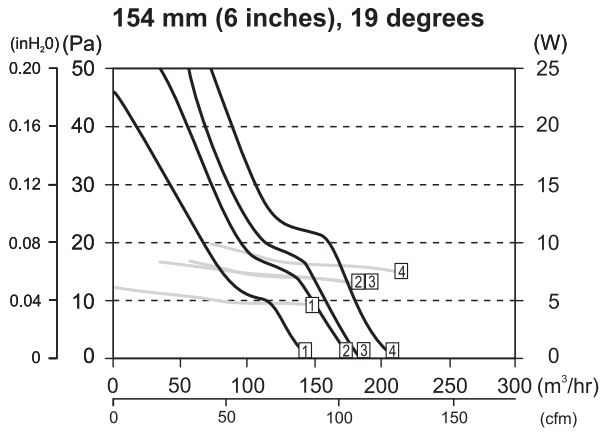

# ECR 80 / 81 Performance Graphs 230V / 50Hz

Impellers Material: Aluminum

Impellers Material: Plastic