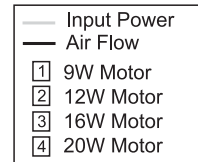

# ECR 80 / 81 Performance Graphs 230V / 50Hz

Impellers Material: Aluminum

Impellers Material: Plastic