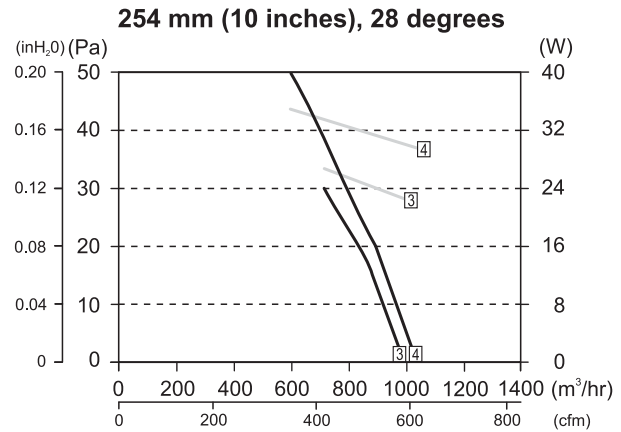

# ECR 80 / 81 Performance Graphs 230V / 50Hz

Impellers Material: Aluminum

Impellers Material: Plastic