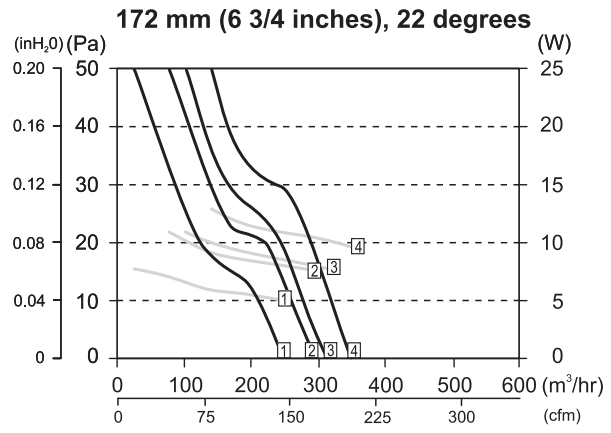

# ECR 80 / 81 Performance Graphs 230V / 50Hz

Impellers Material: Aluminum

Impellers Material: Plastic