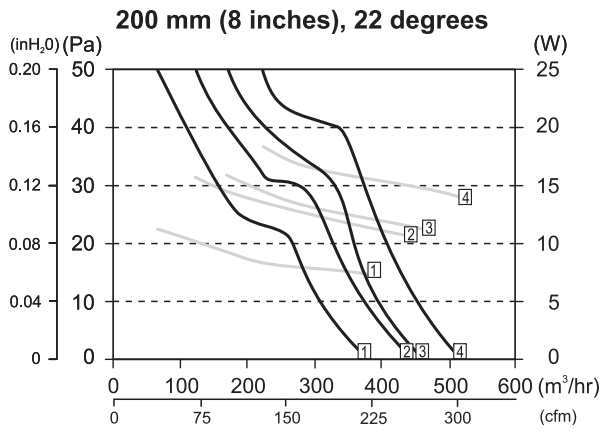

# ECR 80 / 81 Performance Graphs 230V / 50Hz

Impellers Material: Aluminum

Impellers Material: Plastic