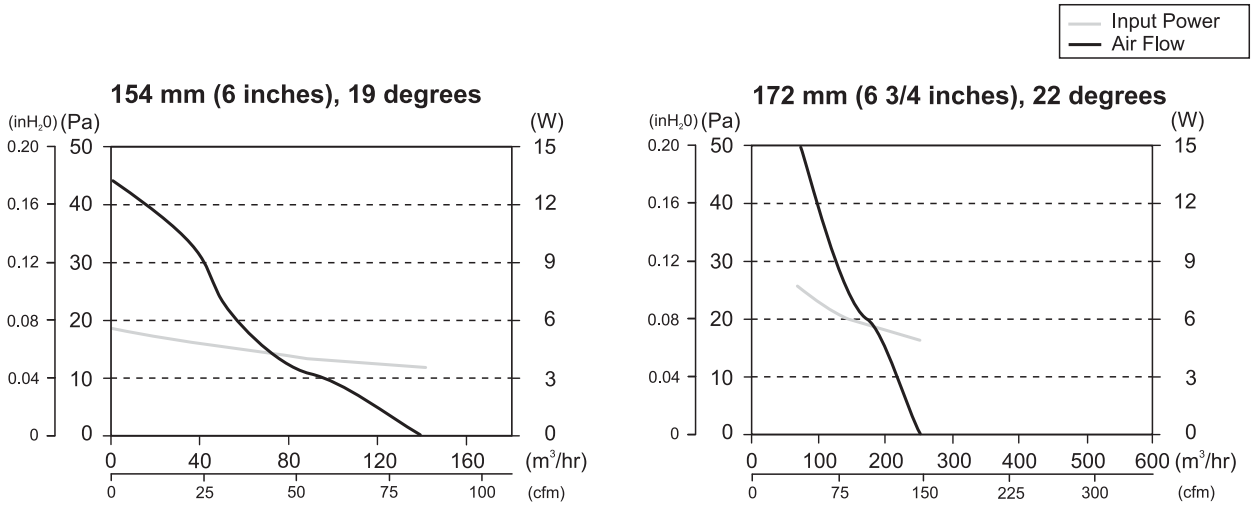

ECR UltraSynch™ and ECR 82 Performance Graphs 230V / 50Hz

Impellers Material: Aluminum

Impellers Material: Plastic