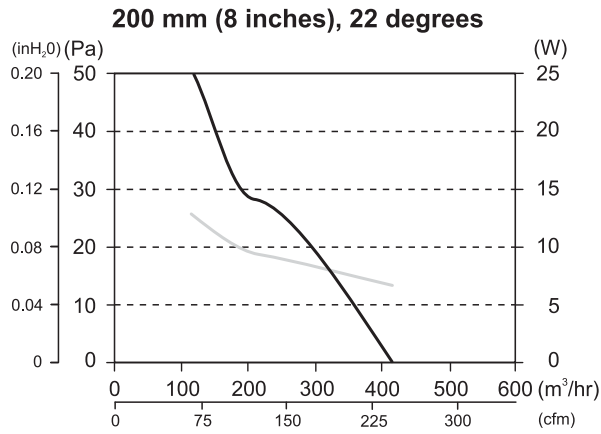

ECR UltraSynch™ and ECR 82 Performance Graphs 230V / 50Hz

Impellers Material: Aluminum

Impellers Material: Plastic