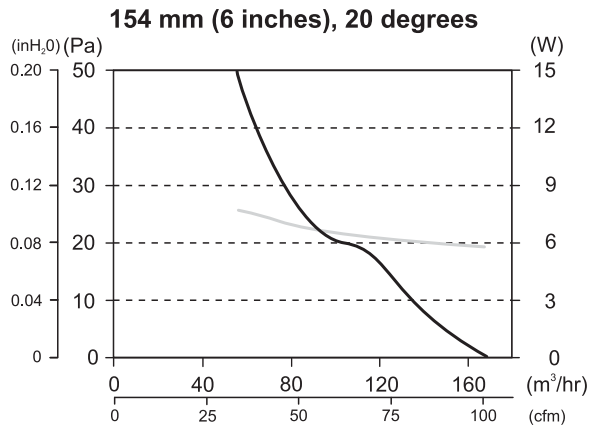

# ECR UltraSynch™ and ECR 82 Performance Graphs 230V / 60Hz

Impellers Material: Aluminum

— Input Power  
— Air Flow

Impellers Material: Plastic