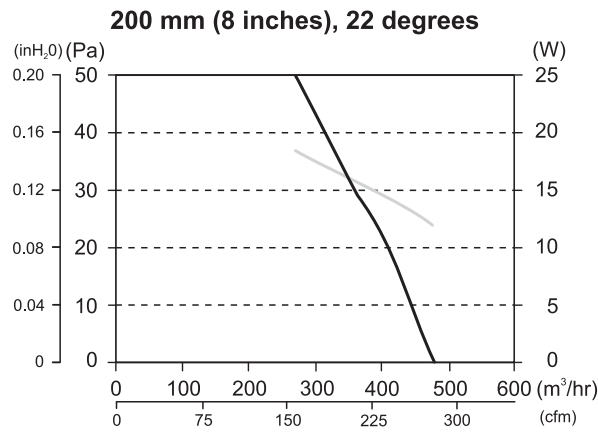

# ECR UltraSynch™ and ECR 82 Performance Graphs 230V / 60Hz

Impellers Material: Aluminum

— Input Power  
— Air Flow

Impellers Material: Plastic