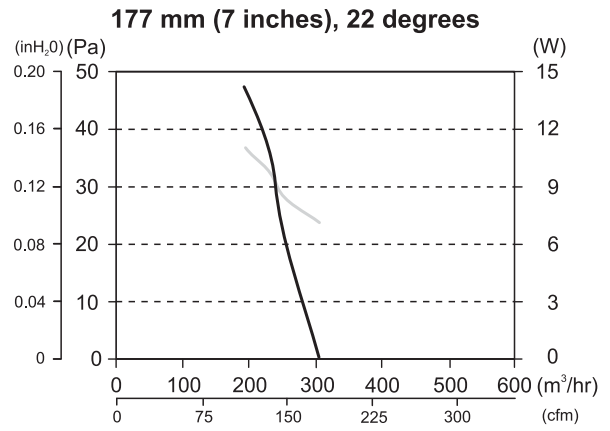

# ECR UltraSynch™ and ECR 82 Performance Graphs 230V / 60Hz

Impellers Material: Aluminum

— Input Power  
— Air Flow

Impellers Material: Plastic