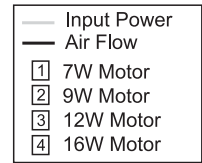

ECR 90 / 91 Performance Graphs 115V / 60Hz

Impellers Material: Aluminum

Impellers Material: Plastic