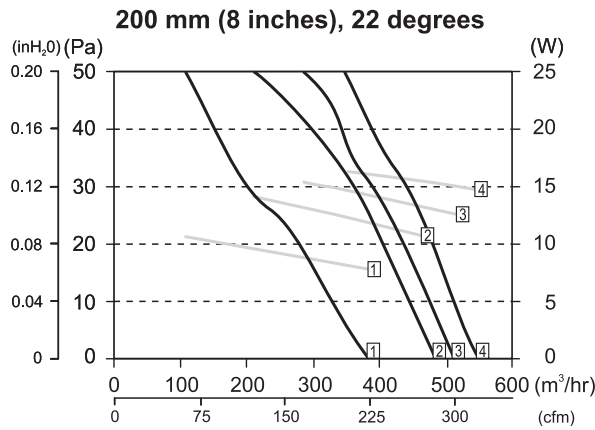

ECR 90 / 91 Performance Graphs 115V / 60Hz

Impellers Material: Aluminum

Impellers Material: Plastic