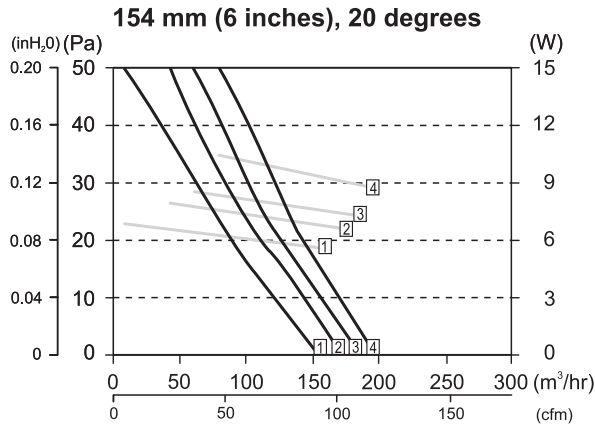

ECR 90 / 91 Performance Graphs 115V / 60Hz

Impellers Material: Aluminum

Impellers Material: Plastic