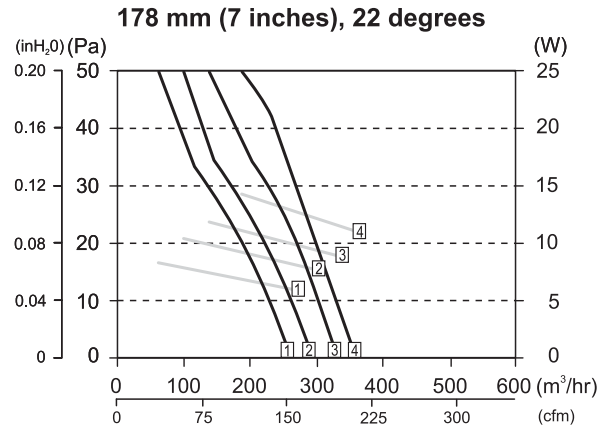

ECR 90 / 91 Performance Graphs 115V / 60Hz

Impellers Material: Aluminum

Impellers Material: Plastic