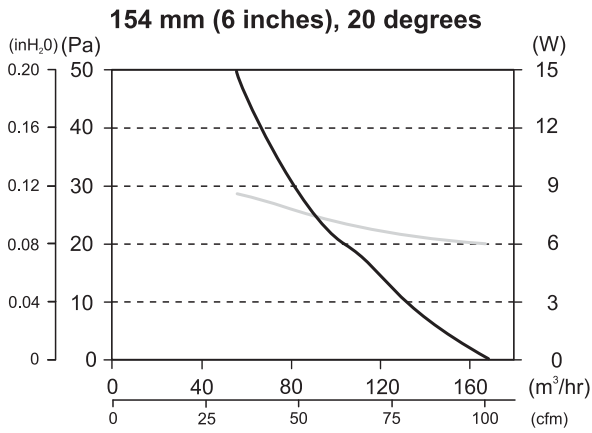

ECR UltraSynch™ and ECR 92 Performance Graphs 120V / 60Hz

Impellers Material: Aluminum

— Input Power
— Air Flow

Impellers Material: Plastic