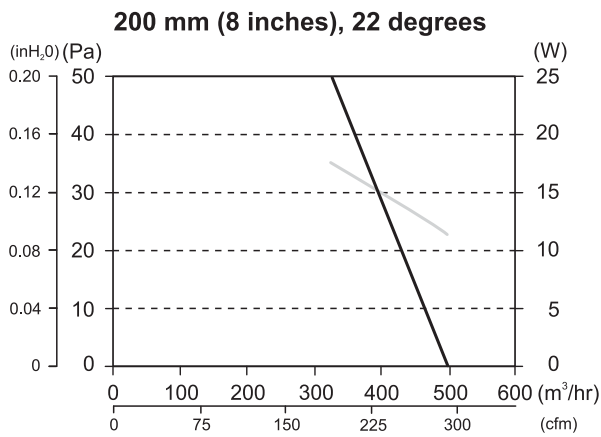

ECR UltraSynch™ and ECR 92 Performance Graphs 120V / 60Hz

Impellers Material: Aluminum

— Input Power
— Air Flow

Impellers Material: Plastic