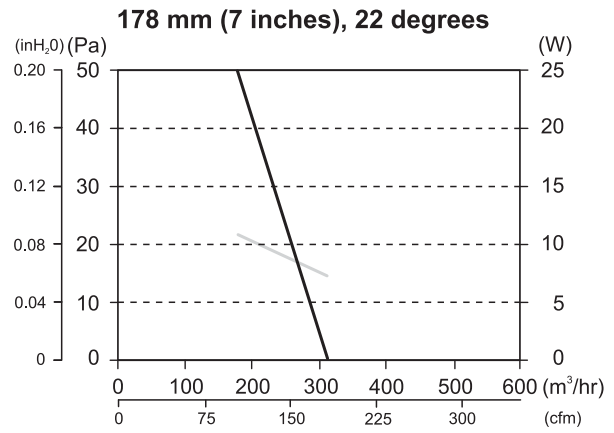

ECR UltraSynch™ and ECR 92 Performance Graphs 120V / 60Hz

Impellers Material: Aluminum

— Input Power
— Air Flow

Impellers Material: Plastic