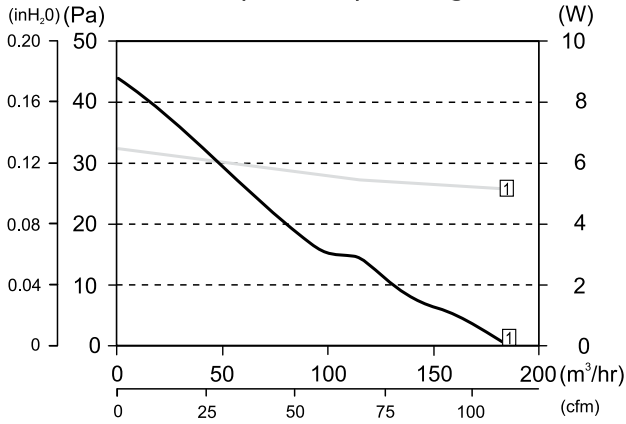

ECR ONE Performance Graphs

230V / 50Hz

Impellers Material: Aluminum

154 mm (6 inches), 28 degrees

172 mm (7 inches), 34 degrees

200 mm (8 inches), 34 degrees

254 mm (10 inches), 28 degree

Impellers Material: Plastic

200 mm (8 inches), 20 degrees