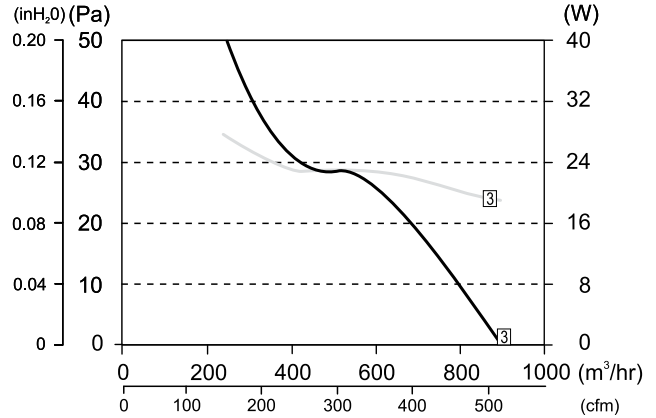

ECR ONE Performance Graphs

230V / 50Hz

Impellers Material: Aluminum

154 mm (6 inches), 28 degrees

172 mm (7 inches), 34 degrees

200 mm (8 inches), 34 degrees

254 mm (10 inches), 28 degree

Impellers Material: Plastic

200 mm (8 inches), 20 degrees