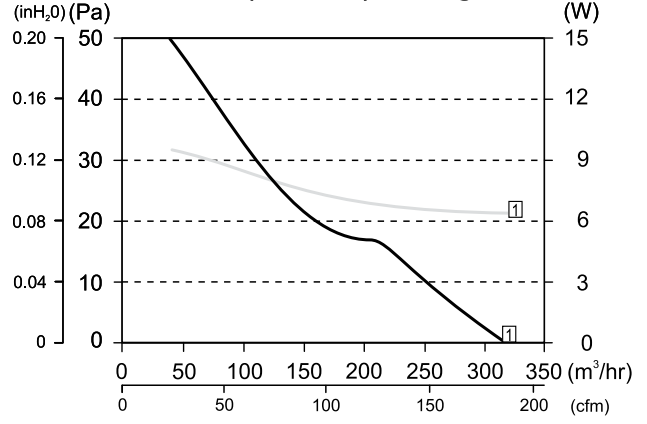

ECR ONE Performance Graphs

230V / 50Hz

Impellers Material: Aluminum

154 mm (6 inches), 28 degrees

172 mm (7 inches), 34 degrees

200 mm (8 inches), 34 degrees

254 mm (10 inches), 28 degree

Impellers Material: Plastic

200 mm (8 inches), 20 degrees