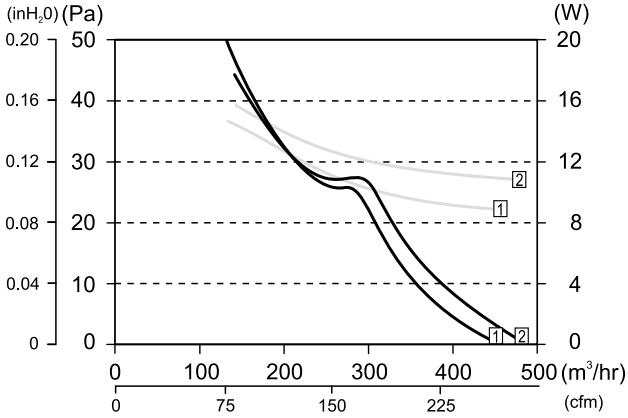

ECR ONE Performance Graphs

230V / 50Hz

Impellers Material: Aluminum

154 mm (6 inches), 28 degrees

172 mm (7 inches), 34 degrees

200 mm (8 inches), 34 degrees

254 mm (10 inches), 28 degree

Impellers Material: Plastic

200 mm (8 inches), 20 degrees