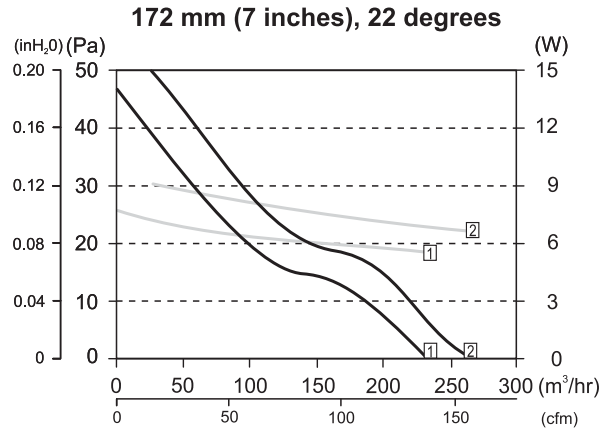

ECR ONE Performance Graphs

230V / 50Hz

Impellers Material: Aluminum

Impellers Material: Plastic