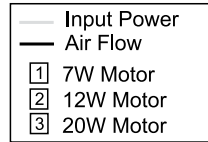

ECR ONE Performance Graphs

230V / 50Hz

Impellers Material: Aluminum

154 mm (6 inches), 28 degrees

172 mm (7 inches), 34 degrees

200 mm (8 inches), 34 degrees

254 mm (10 inches), 28 degree

Impellers Material: Plastic

200 mm (8 inches), 20 degrees