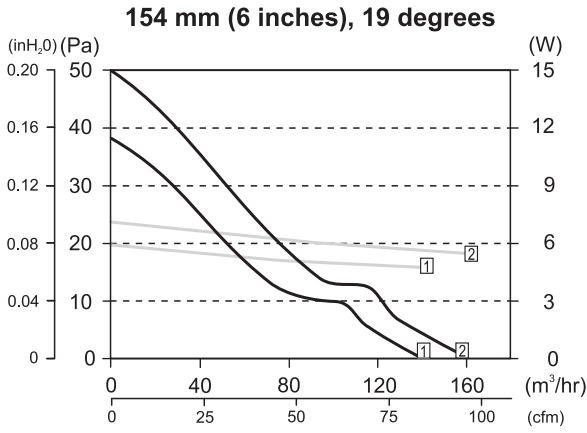

ECR ONE Performance Graphs

230V / 50Hz

Impellers Material: Aluminum

Impellers Material: Plastic