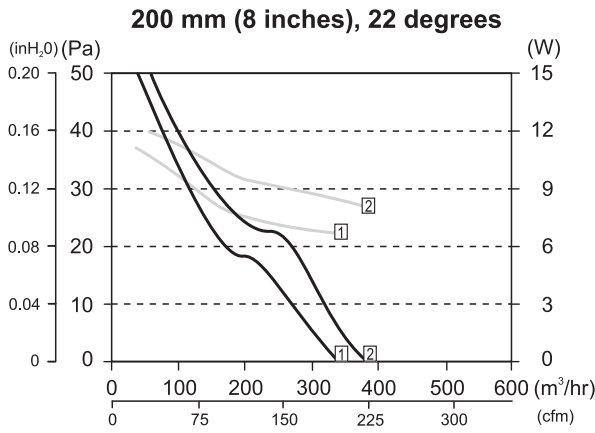

ECR ONE Performance Graphs

230V / 50Hz

Impellers Material: Aluminum

Impellers Material: Plastic