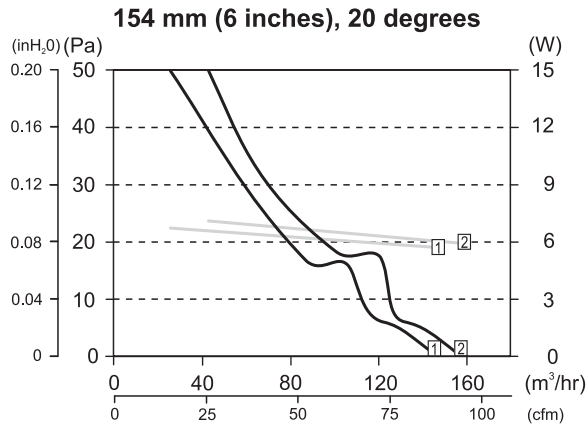

ECR ONE Performance Graphs 115V / 60Hz

Impellers Material: Aluminum

Impellers Material: Plastic