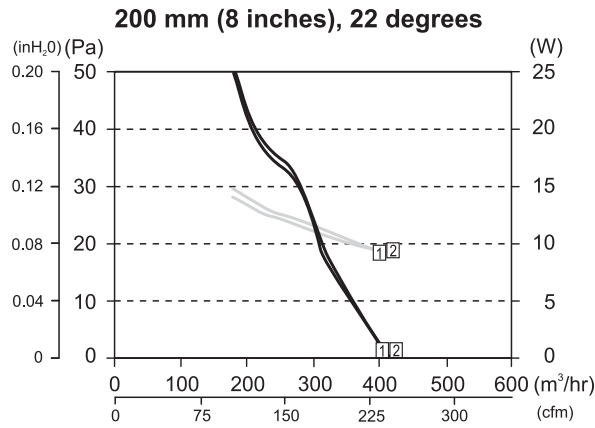

ECR ONE Performance Graphs 115V / 60Hz

Impellers Material: Aluminum

Impellers Material: Plastic