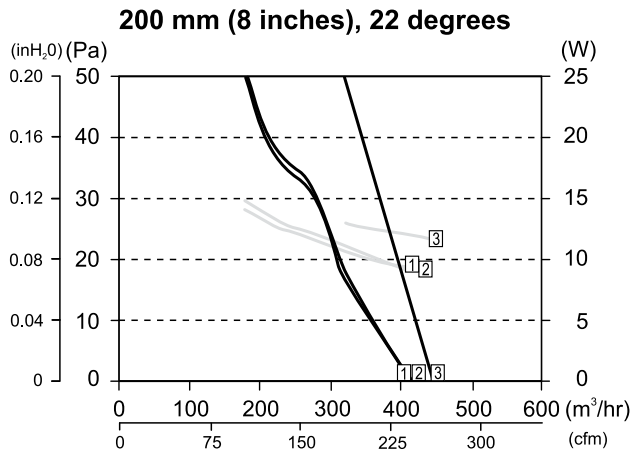

ECR ONE Performance Graphs

115V / 60Hz

Impellers Material: Aluminum

—	Input Power
—	Air Flow
1	9W Motor
2	12W Motor
3	16W Motor

Impellers Material: Plastic