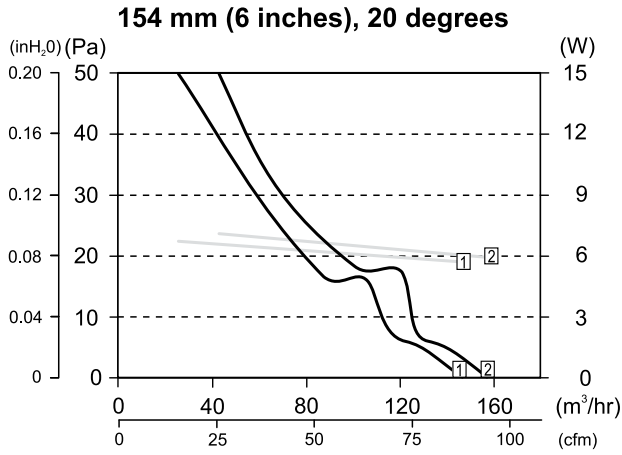

ECR ONE Performance Graphs

115V / 60Hz

Impellers Material: Aluminum

—	Input Power
—	Air Flow
1	9W Motor
2	12W Motor
3	16W Motor

Impellers Material: Plastic