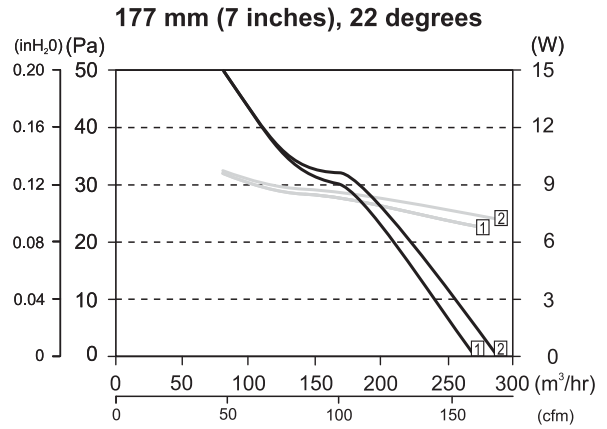

ECR ONE Performance Graphs 115V / 60Hz

Impellers Material: Aluminum

Impellers Material: Plastic