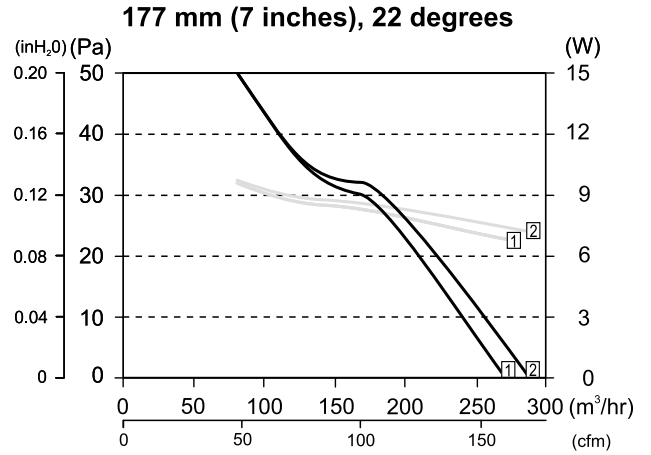

ECR ONE Performance Graphs

115V / 60Hz

Impellers Material: Aluminum

—	Input Power
—	Air Flow
1	9W Motor
2	12W Motor
3	16W Motor

Impellers Material: Plastic